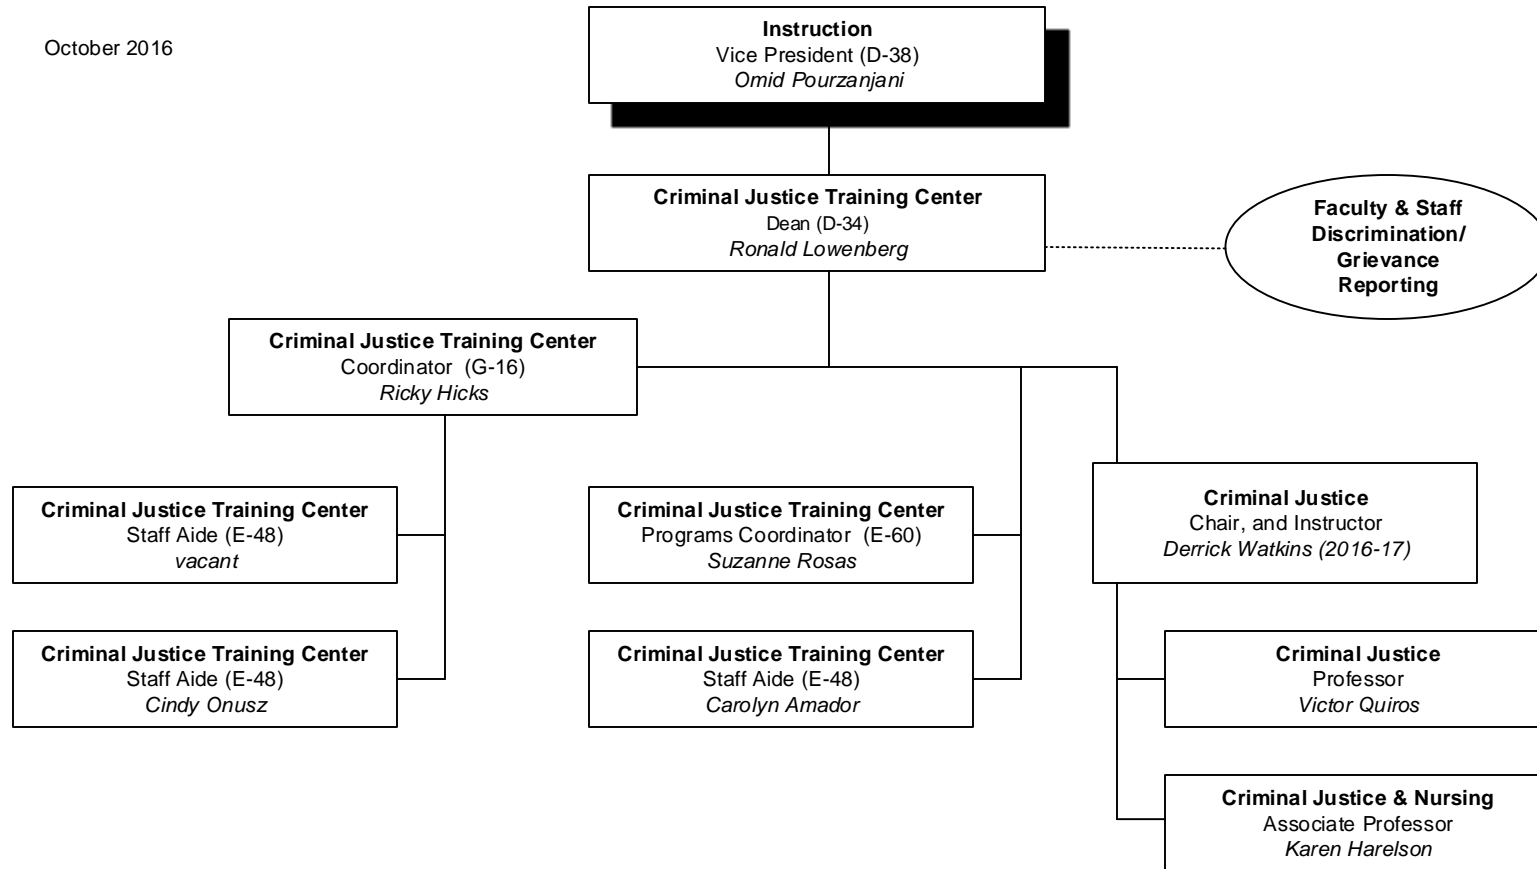

October 2016

October 2016

October 2016

October 2016

October 2016

October 2016

Student Services
Vice President (D-38)
Claudia Lee

Counseling and Social Sciences
Dean & Matriculation Officer (D-34)
Robyn Brammer