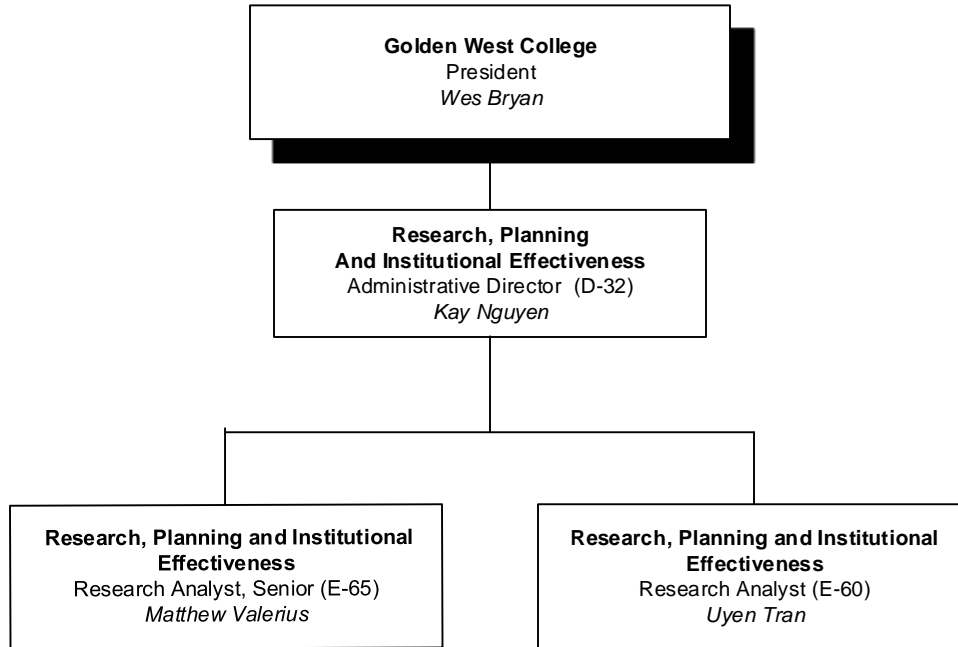

Student Health Services
Associate Dean/Director (D-26)
Vacant

October 2016

October 2016

October 2016

October 2016

October 2016

October 2016

October 2016