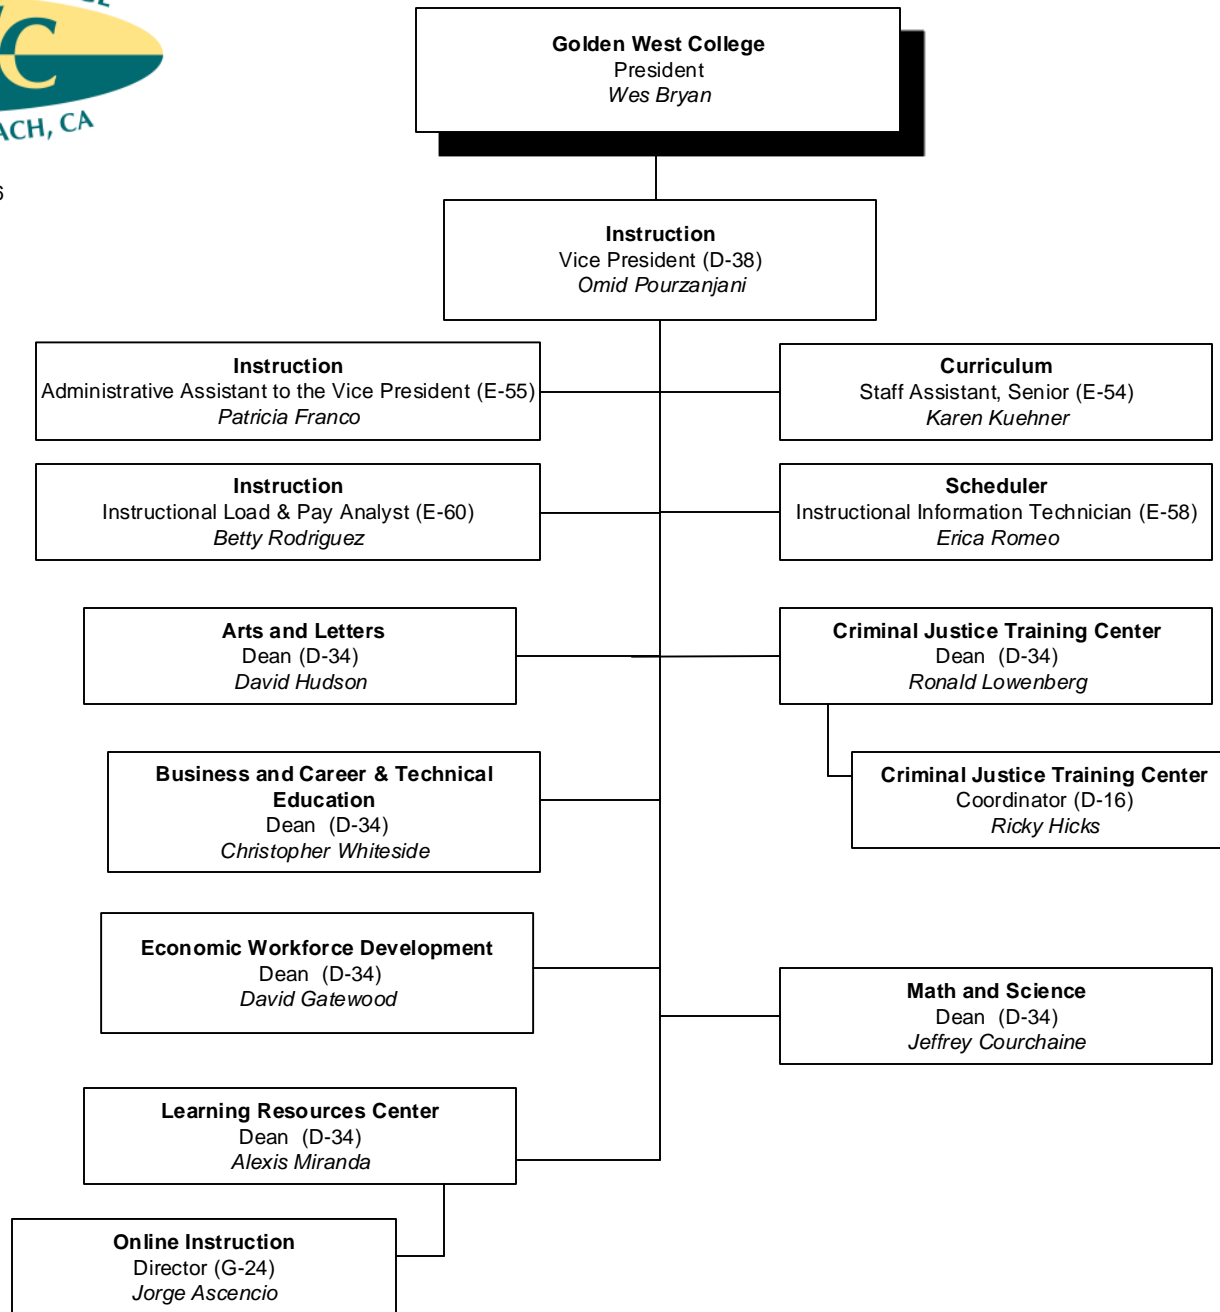

Student Health Services
Associate Dean/Director (D-26)
Vacant

October 2016

October 2016

October 2016

October 2016

October 2016

October 2016

October 2016