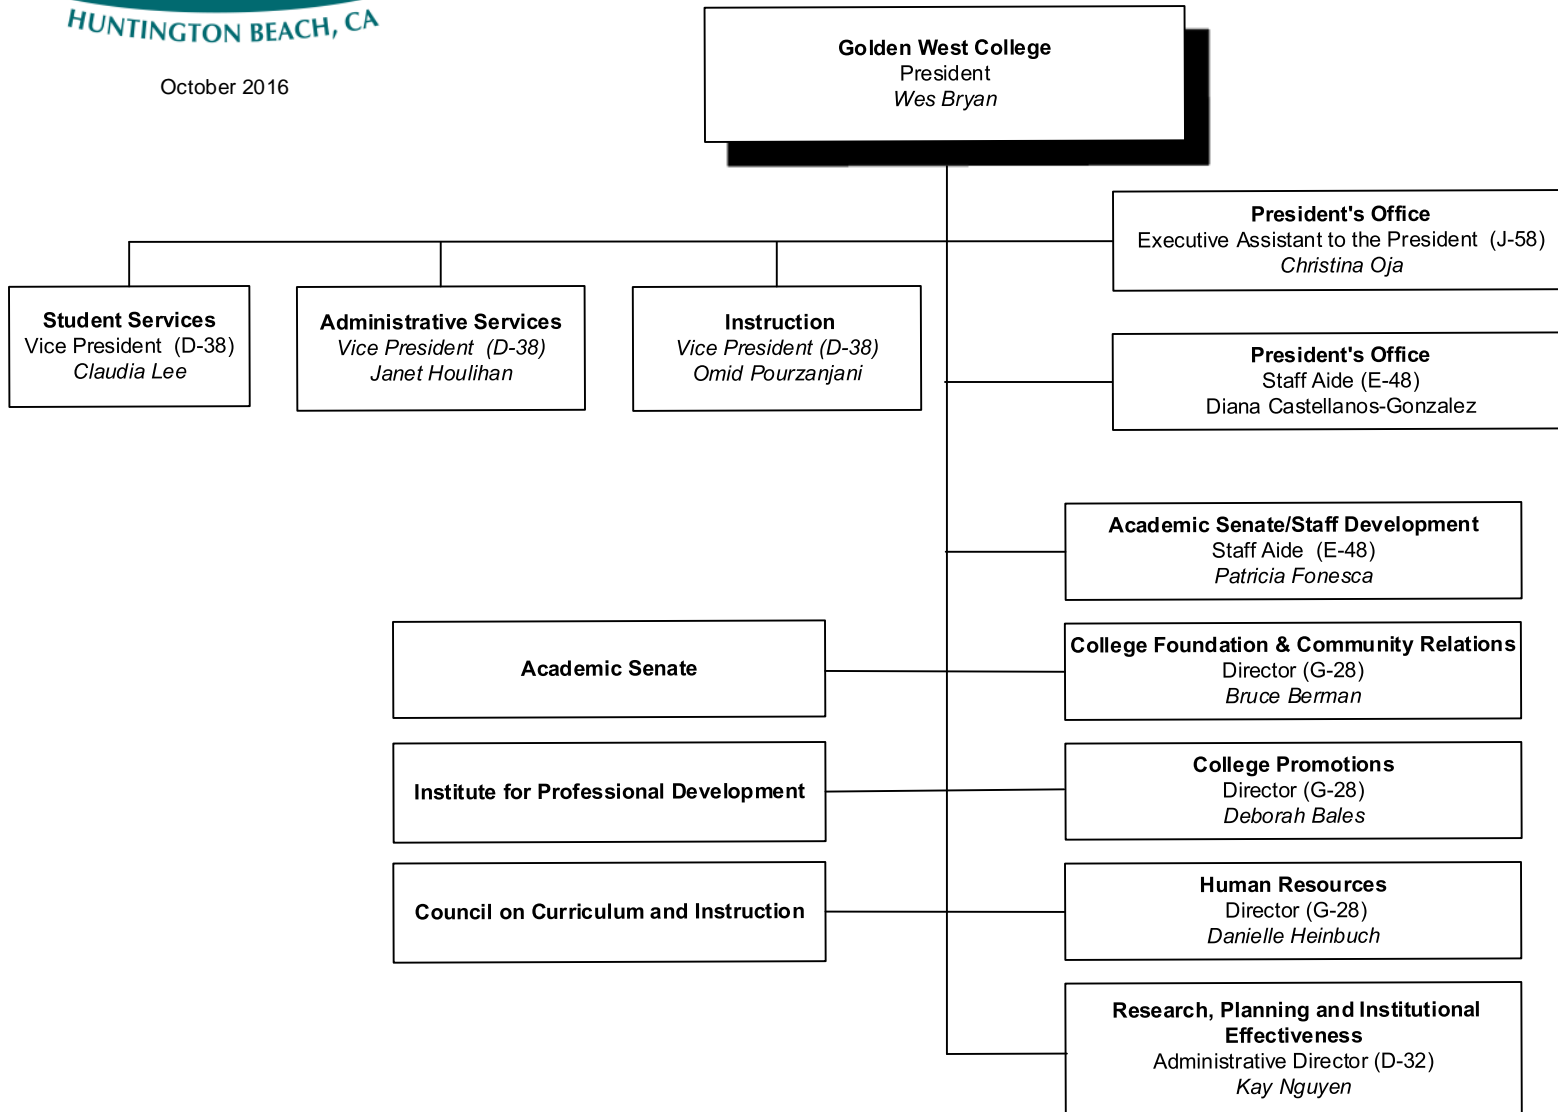

October 2016