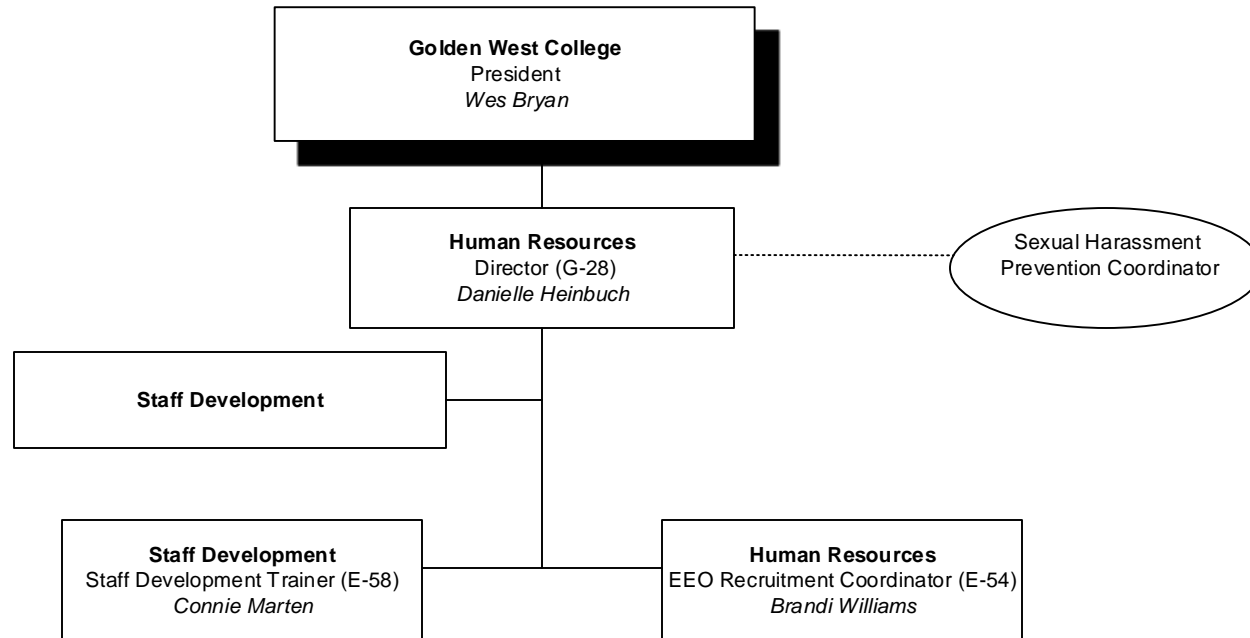

Student Health Services
Associate Dean/Director (D-26)
Vacant

October 2016

October 2016

October 2016

October 2016

October 2016

October 2016

October 2016