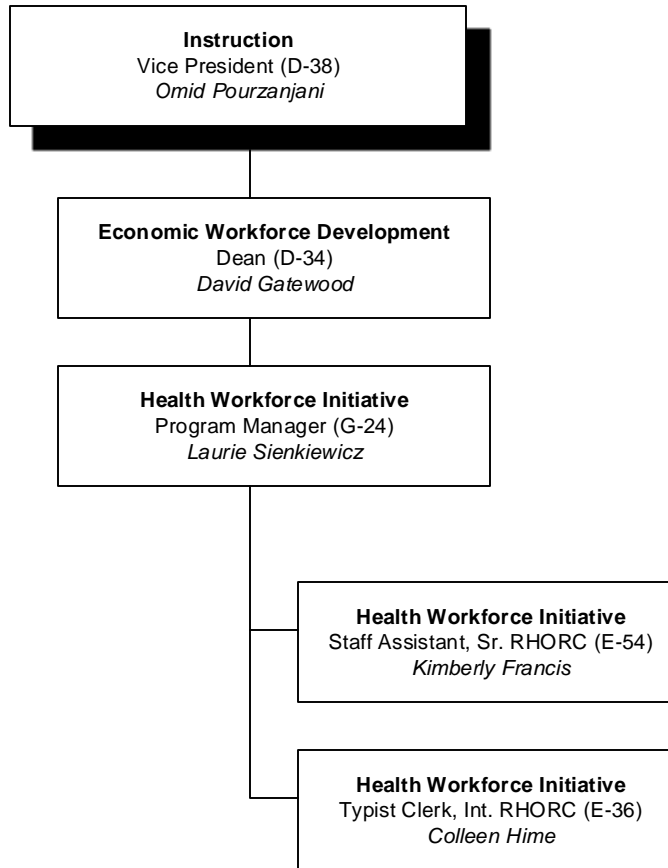

October 2016

October 2016

October 2016

October 2016

October 2016

October 2016

Student Services
Vice President (D-38)
Claudia Lee

Counseling and Social Sciences
Dean & Matriculation Officer (D-34)
Robyn Brammer