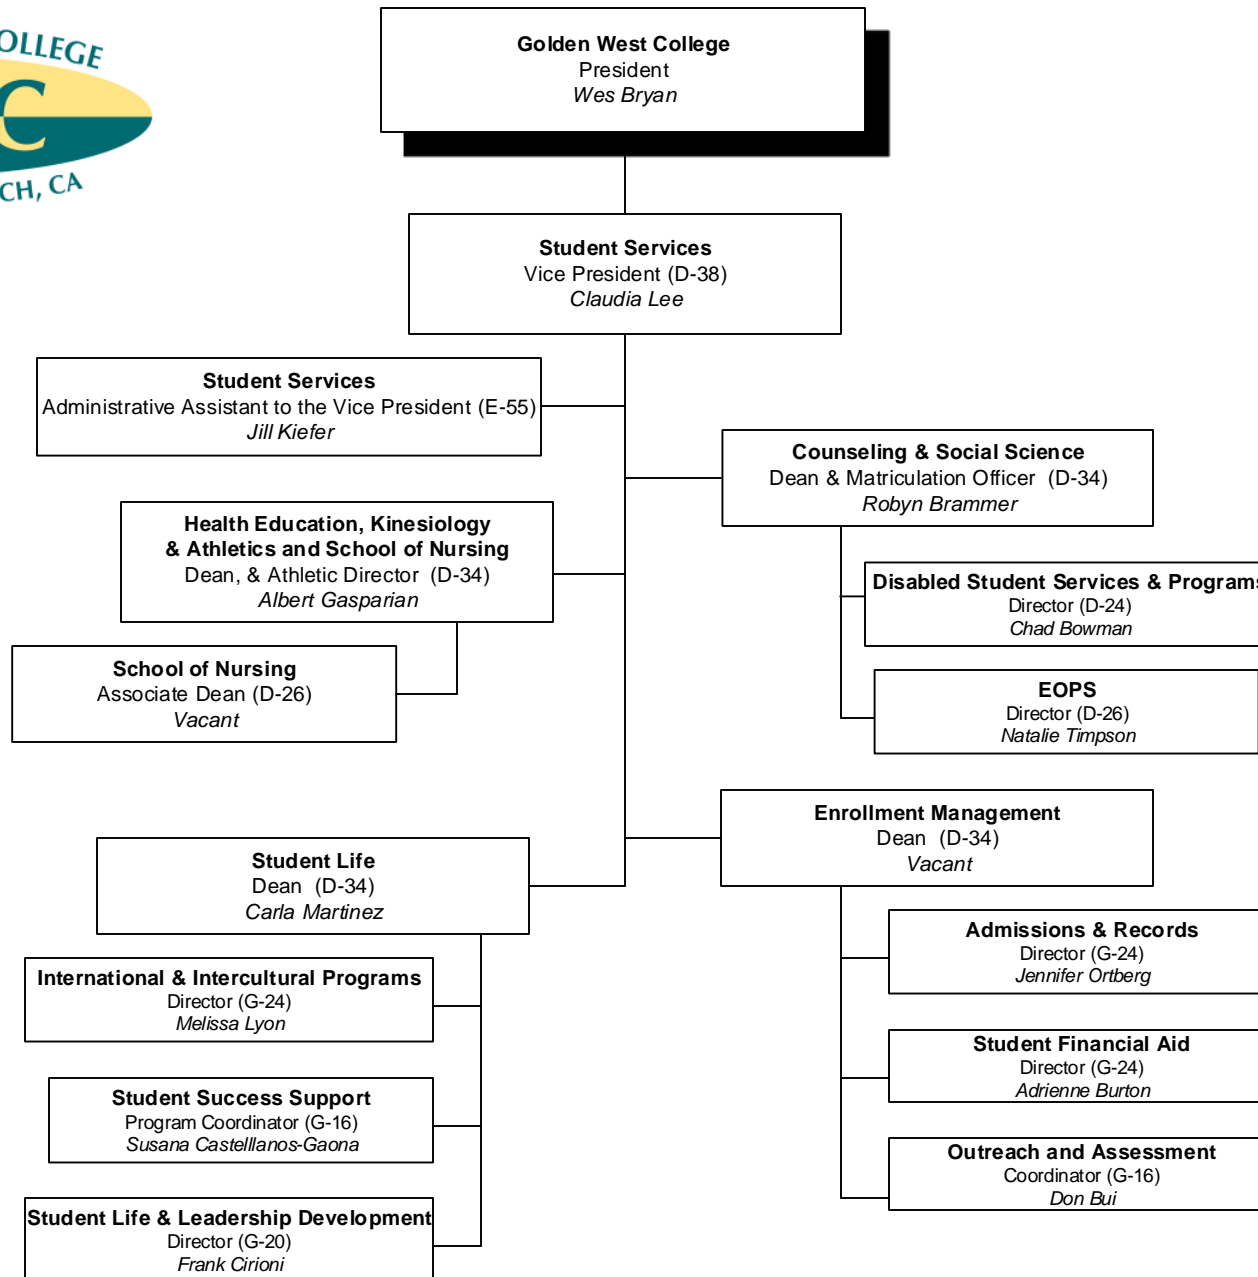

October 2016

October 2016

October 2016

October 2016

October 2016

October 2016

Student Services
Vice President (D-38)
Claudia Lee

Counseling and Social Sciences
Dean & Matriculation Officer (D-34)
Robyn Brammer