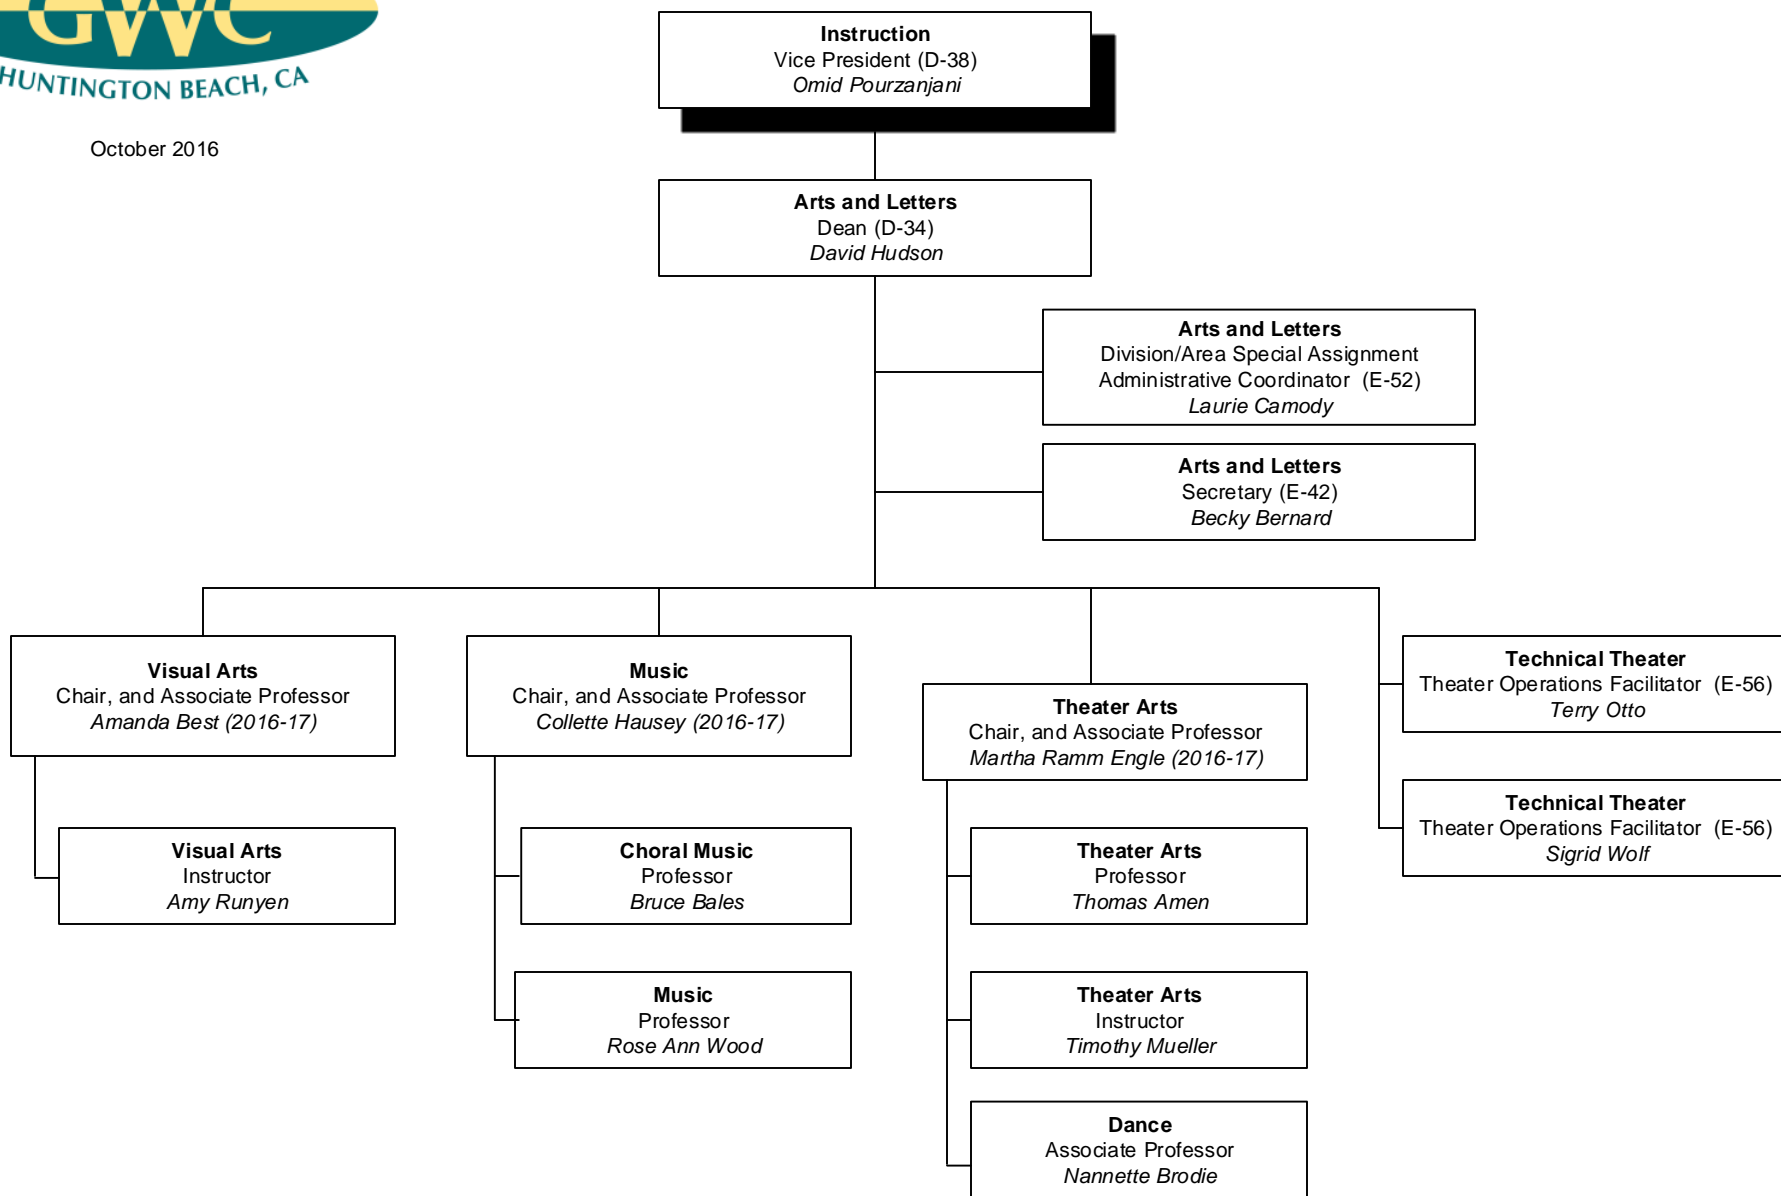

Student Health Services
Associate Dean/Director (D-26)
Vacant

October 2016

October 2016

October 2016

October 2016

October 2016

October 2016

October 2016