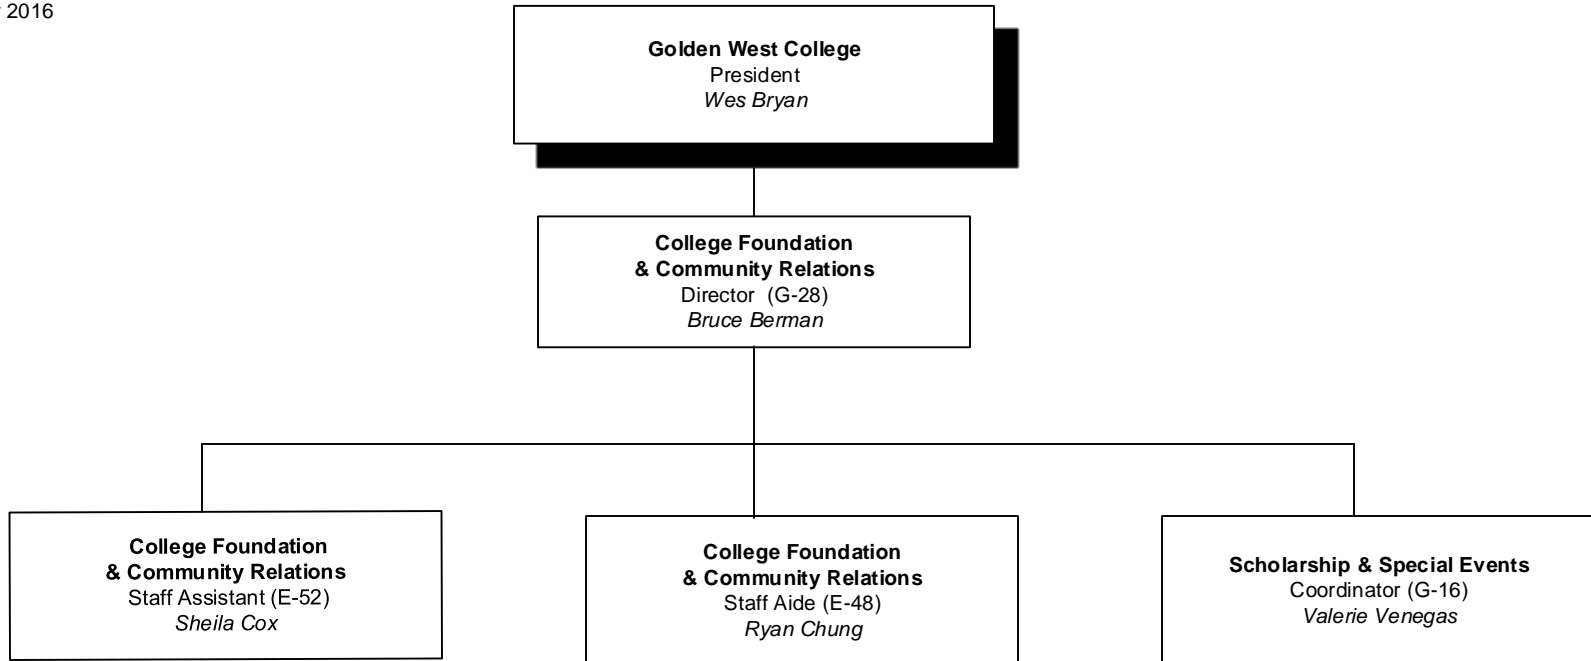

Student Health Services
Associate Dean/Director (D-26)
Vacant

October 2016

October 2016

October 2016

October 2016

October 2016

October 2016

October 2016