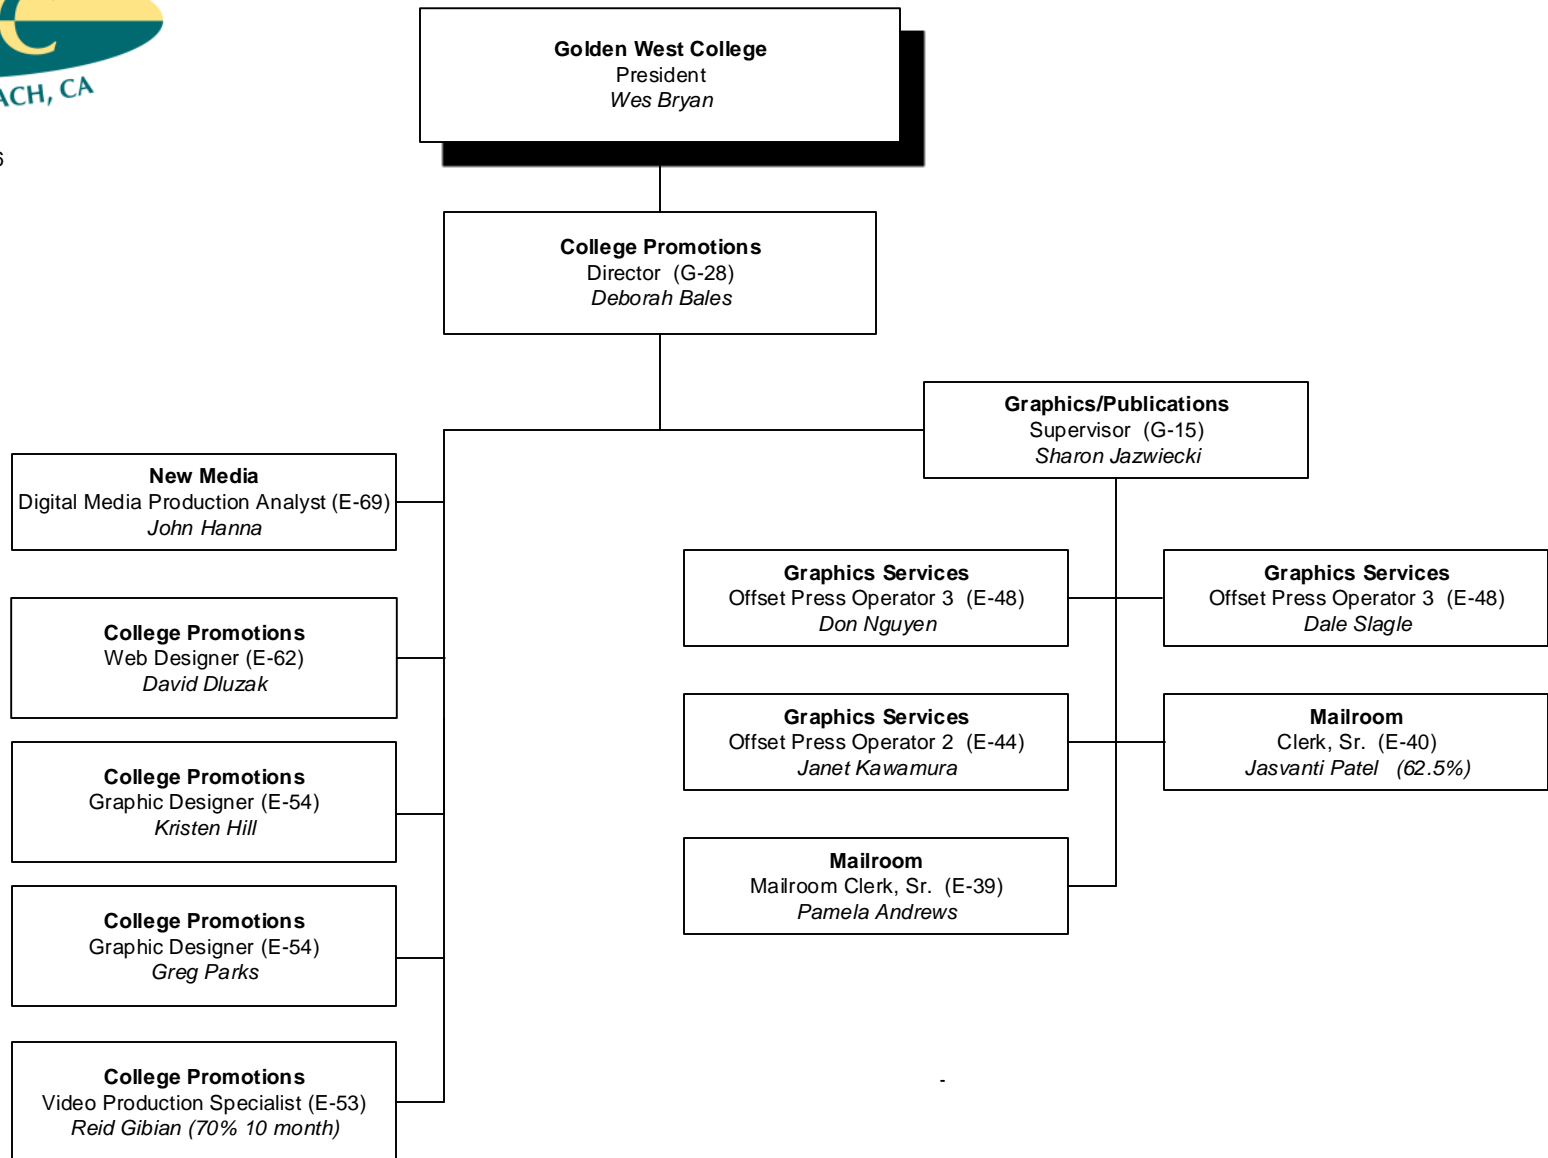

Student Health Services
Associate Dean/Director (D-26)
Vacant

October 2016

October 2016

October 2016

October 2016

October 2016

October 2016

October 2016