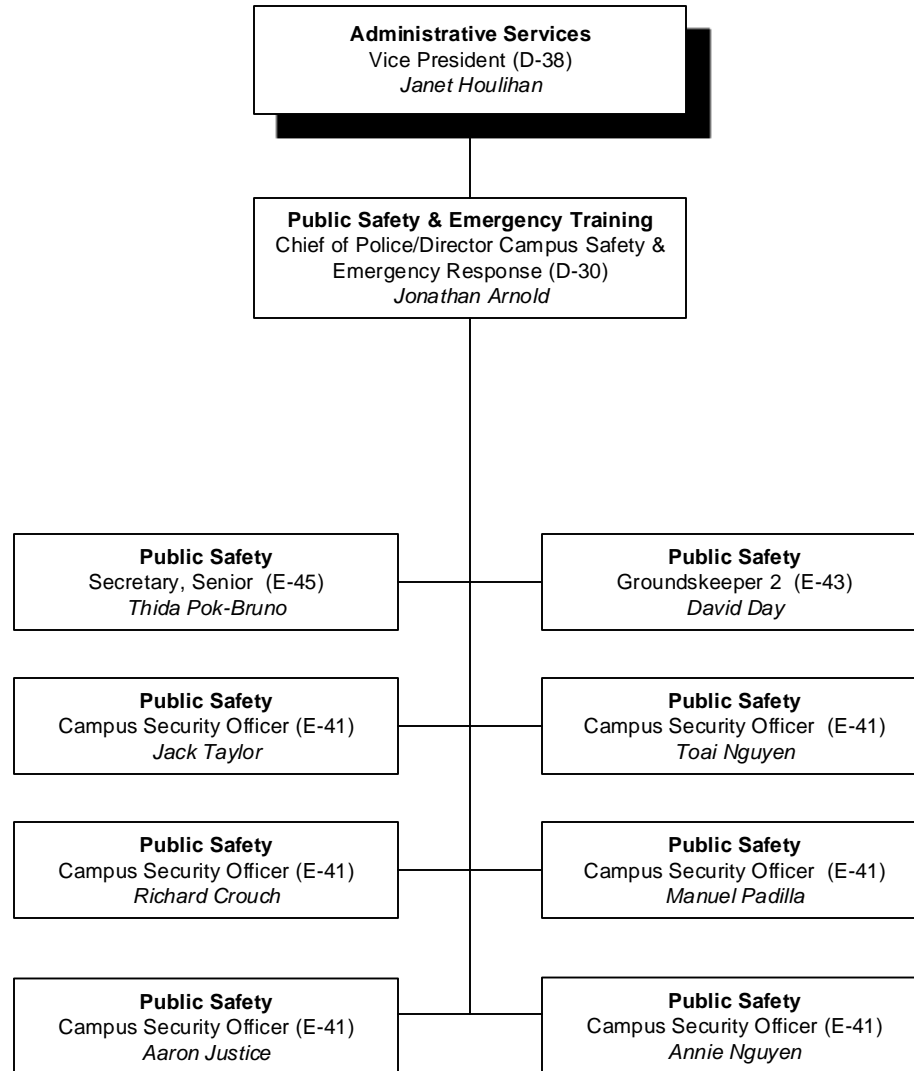

**Public Safety
& Emergency Training**
2016 - 2017