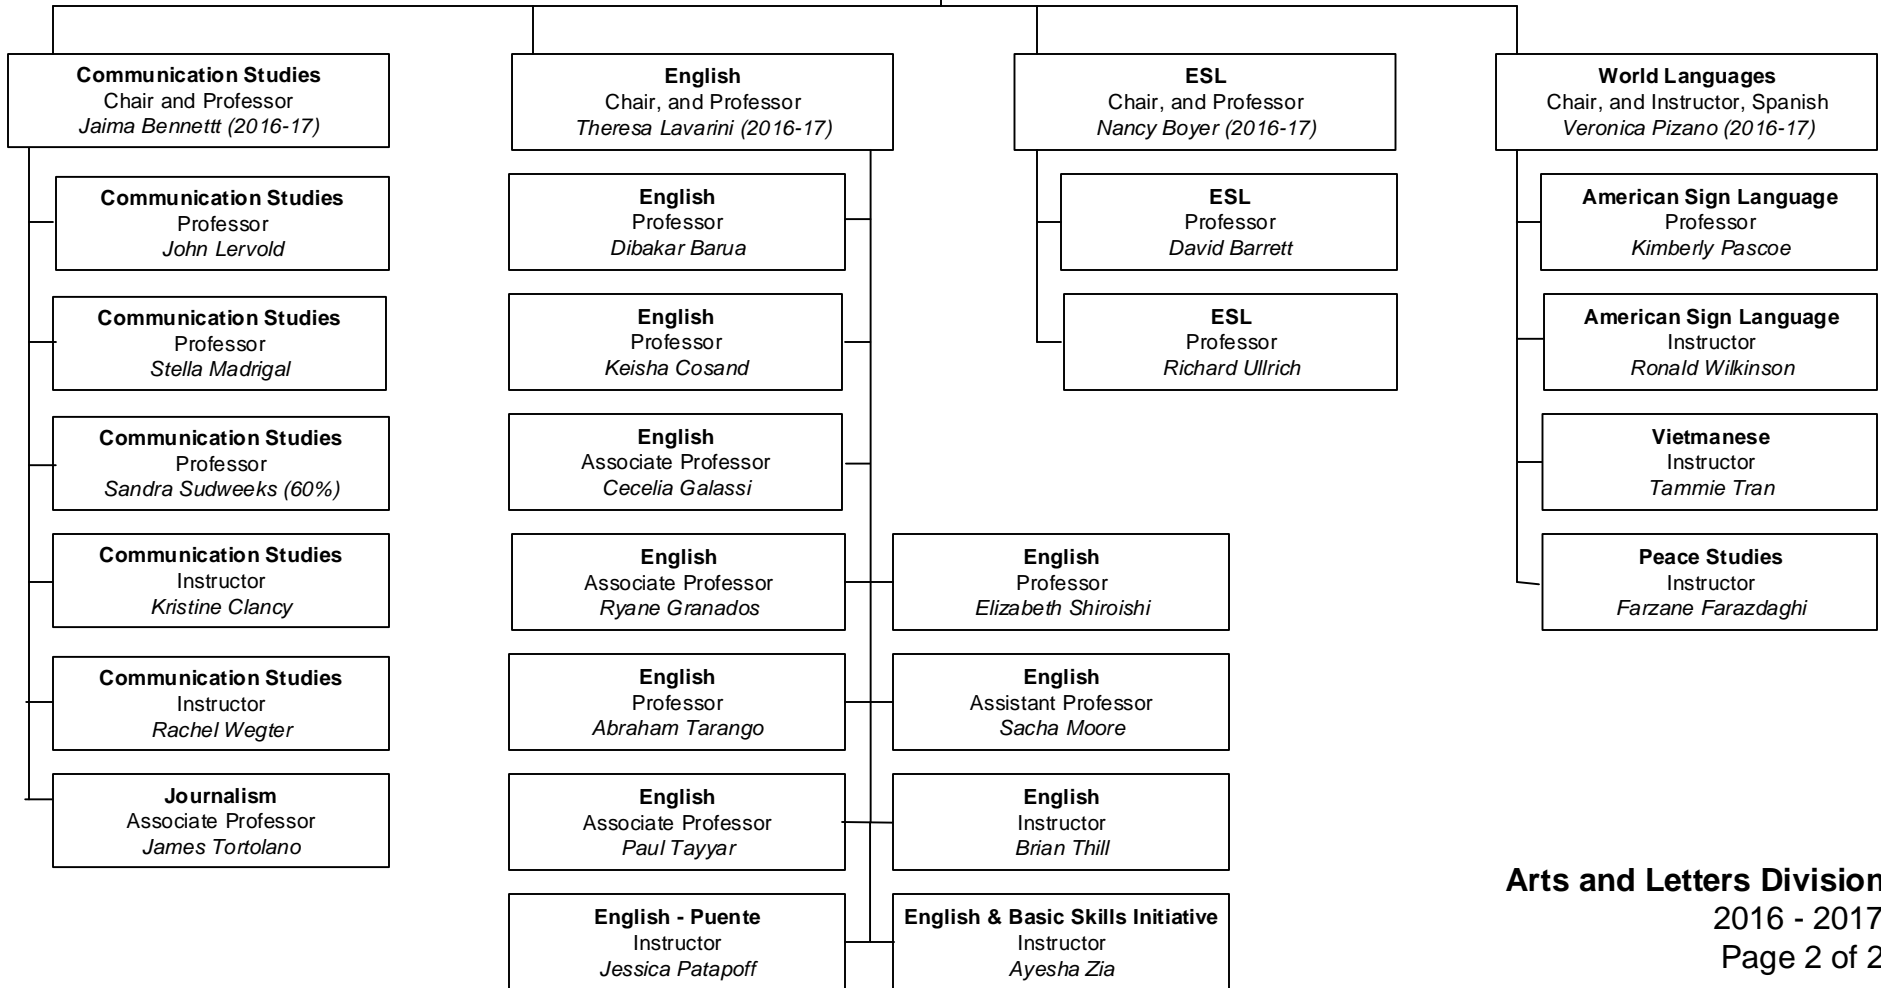

October 2016

Instruction
Vice President (D-38)
Omid Pourzanjani

Arts and Letters
Dean (D-34)
David Hudson

Education/Teacher Prep

Honors Program