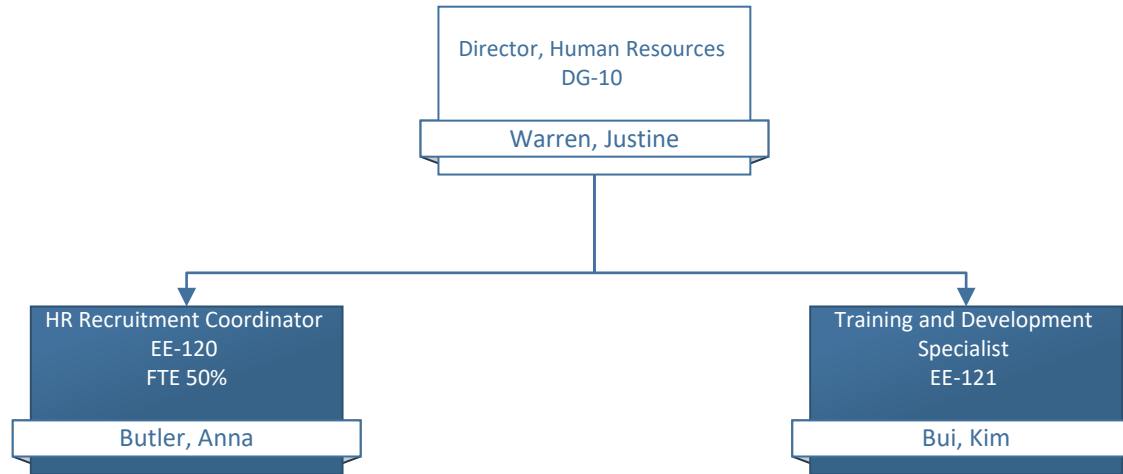

# COASTLINE COLLEGE

ORGANIZATIONAL CHART

**PRESIDENT'S OFFICE**

**ADMINISTRATIVE SERVICES**

Director, Maintenance & Operations  
DG-10  
Flint, Randy

**Custodial**

Custodian Senior  
EE-112  
FTE 48.88%  
Banda, Javier