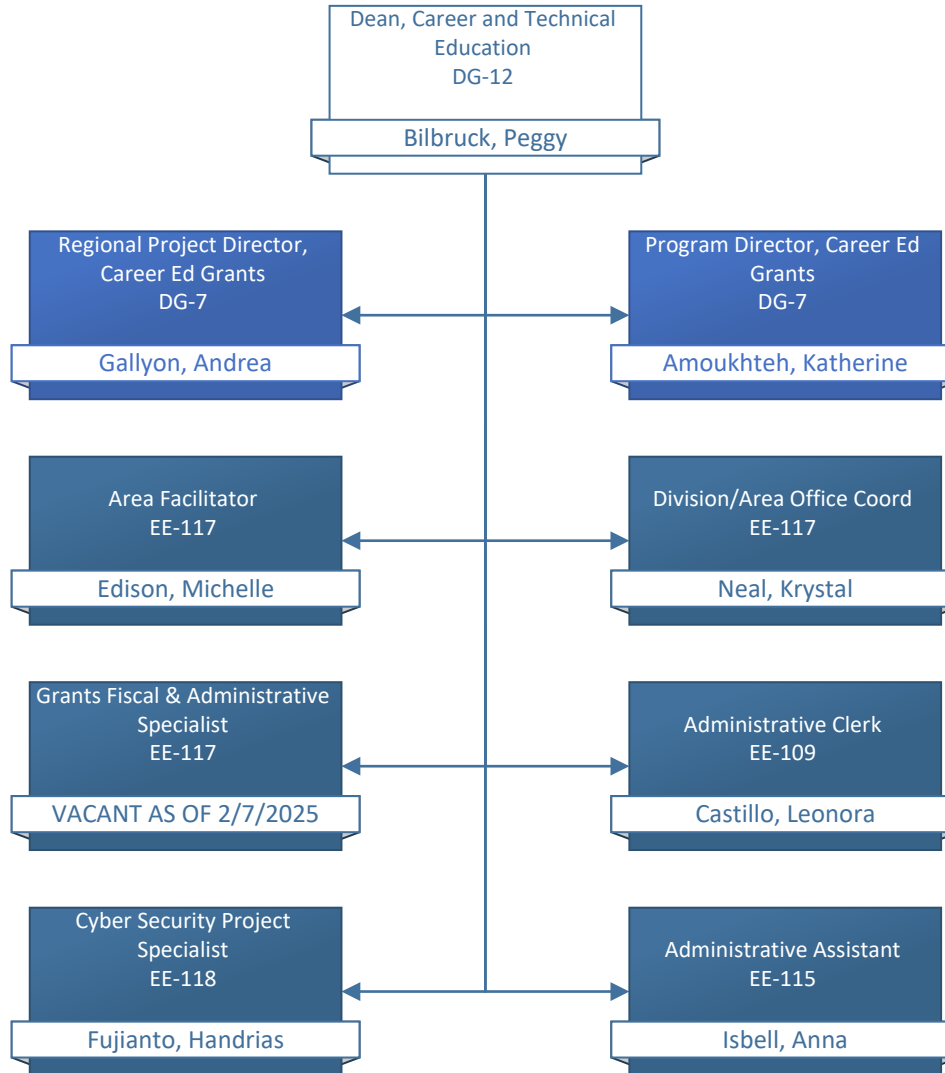

Maintenance Specialist Tm  
Lead  
EE-120  
Kistler, John

**Facilities**

Facilities Utilization Spec  
EE-119  
Mckindley, Katherine

Printing & Publishing Spec II  
EE-115  
Nguyen, Thomas

**MAINTENANCE AND OPERATION**

**INSTRUCTION**

**WESTMINSTER LE-JAO / STUDENT  
SUCCESS RESOURCES**

**NEWPORT BEACH**

**STUDENT SERVICES**

**COUNSELING**

**DISABLED STUDENT PROGRAMS & SERVICES**

Director, Enrollment Services  
DG-10  
West, James