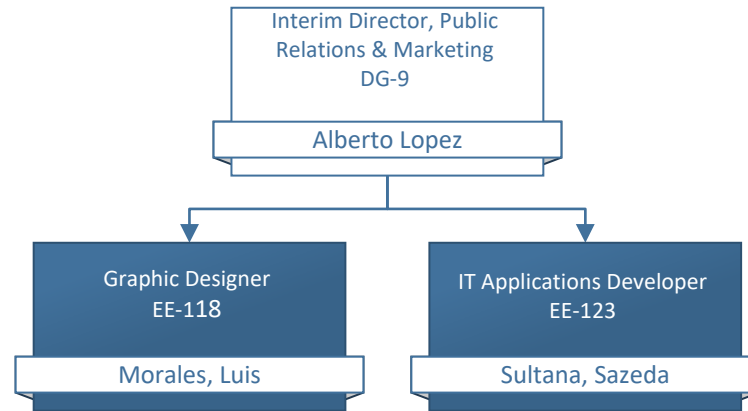

# COASTLINE COLLEGE

ORGANIZATIONAL CHART

**PRESIDENT'S OFFICE**

**ADMINISTRATIVE SERVICES**

Director, Maintenance & Operations  
DG-10  
Flint, Randy

**Custodial**

Custodian Senior  
EE-112  
FTE 48.88%  
Banda, Javier