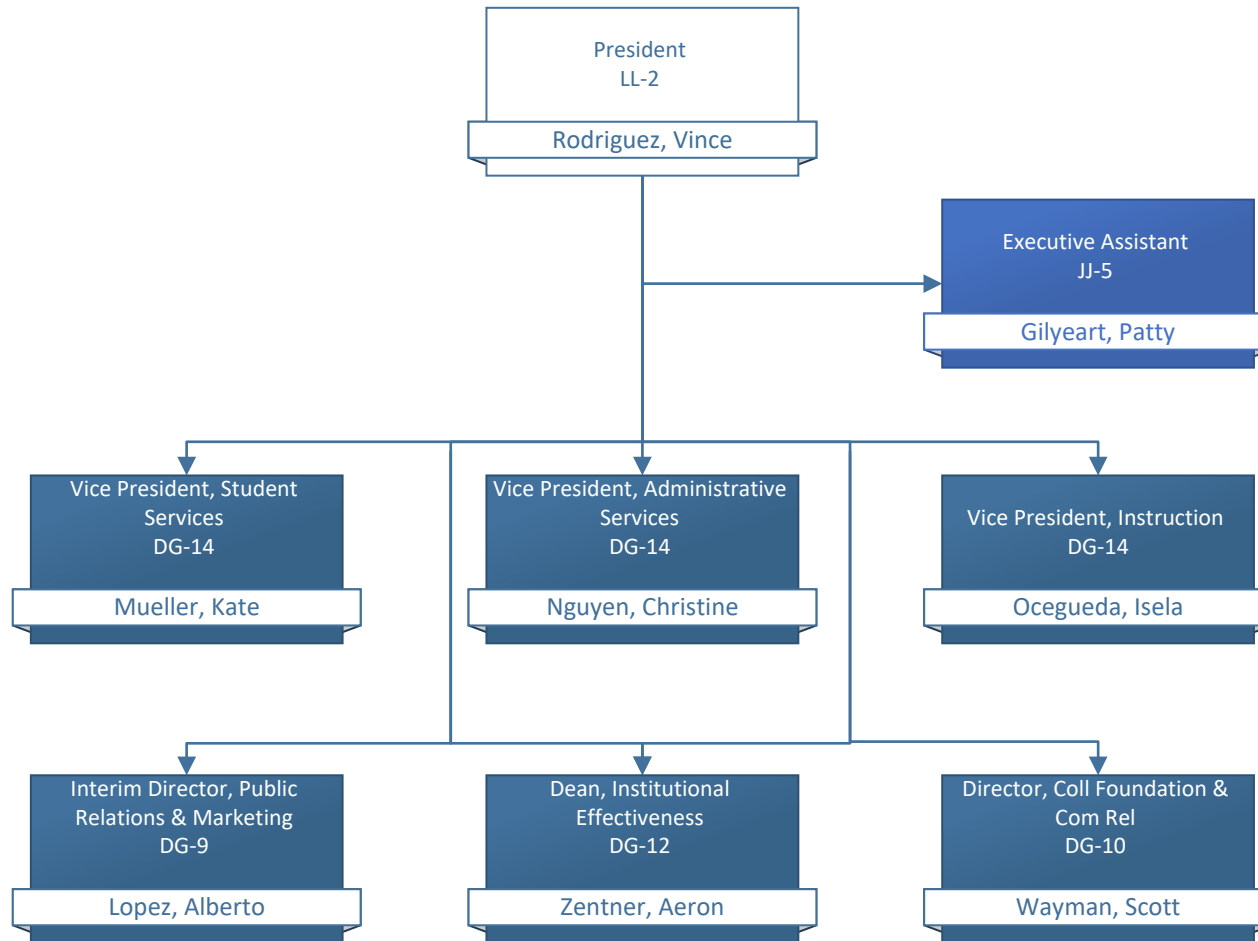

# COASTLINE COLLEGE

ORGANIZATIONAL CHART

**PRESIDENT'S OFFICE**

**ADMINISTRATIVE SERVICES**

Director, Maintenance & Operations  
DG-10  
Flint, Randy

**Custodial**

Custodian Senior  
EE-112  
FTE 48.88%  
Banda, Javier