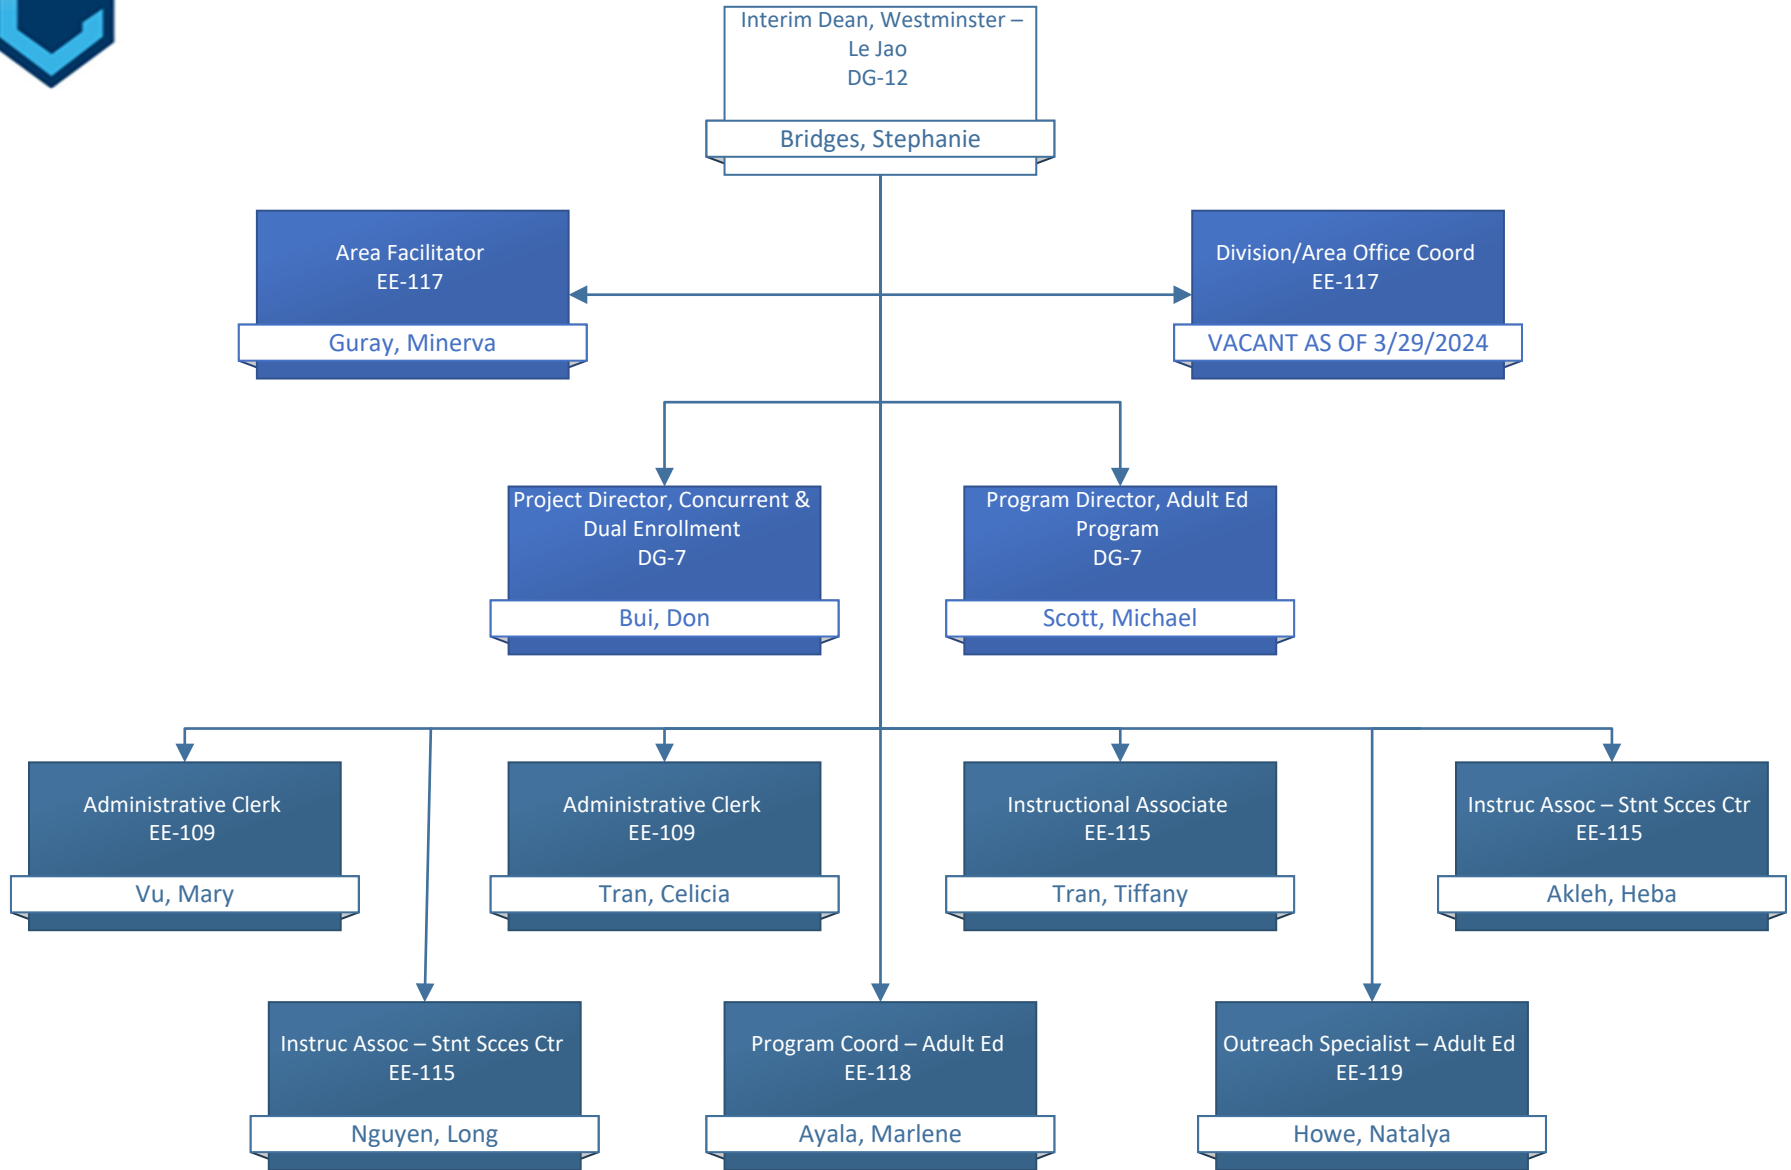

**Grounds**

Grounds & Landscape Speclst  
Sr  
EE-114  
Perez, Arturo

Grounds & Landscape Speclst  
Sr  
EE-114  
Garcia, Nick

**Maintenance**

Maintenance Specialist II  
EE-118  
Evans, Jeffrey

Maintenance Specialist II  
EE-118  
Schuberth, Robert

Maintenance Specialist Tm  
Lead  
EE-120  
Kistler, John

**Facilities**

Facilities Utilization Spec  
EE-119  
Mckindley, Katherine

Printing & Publishing Spec II  
EE-115  
Nguyen, Thomas

**MAINTENANCE AND OPERATION**

**INSTRUCTION**

**WESTMINSTER LE-JAO / STUDENT  
SUCCESS RESOURCES**

**NEWPORT BEACH**

**STUDENT SERVICES**

**COUNSELING**

**DISABLED STUDENT PROGRAMS & SERVICES**

Director, Enrollment Services  
DG-10  
West, James