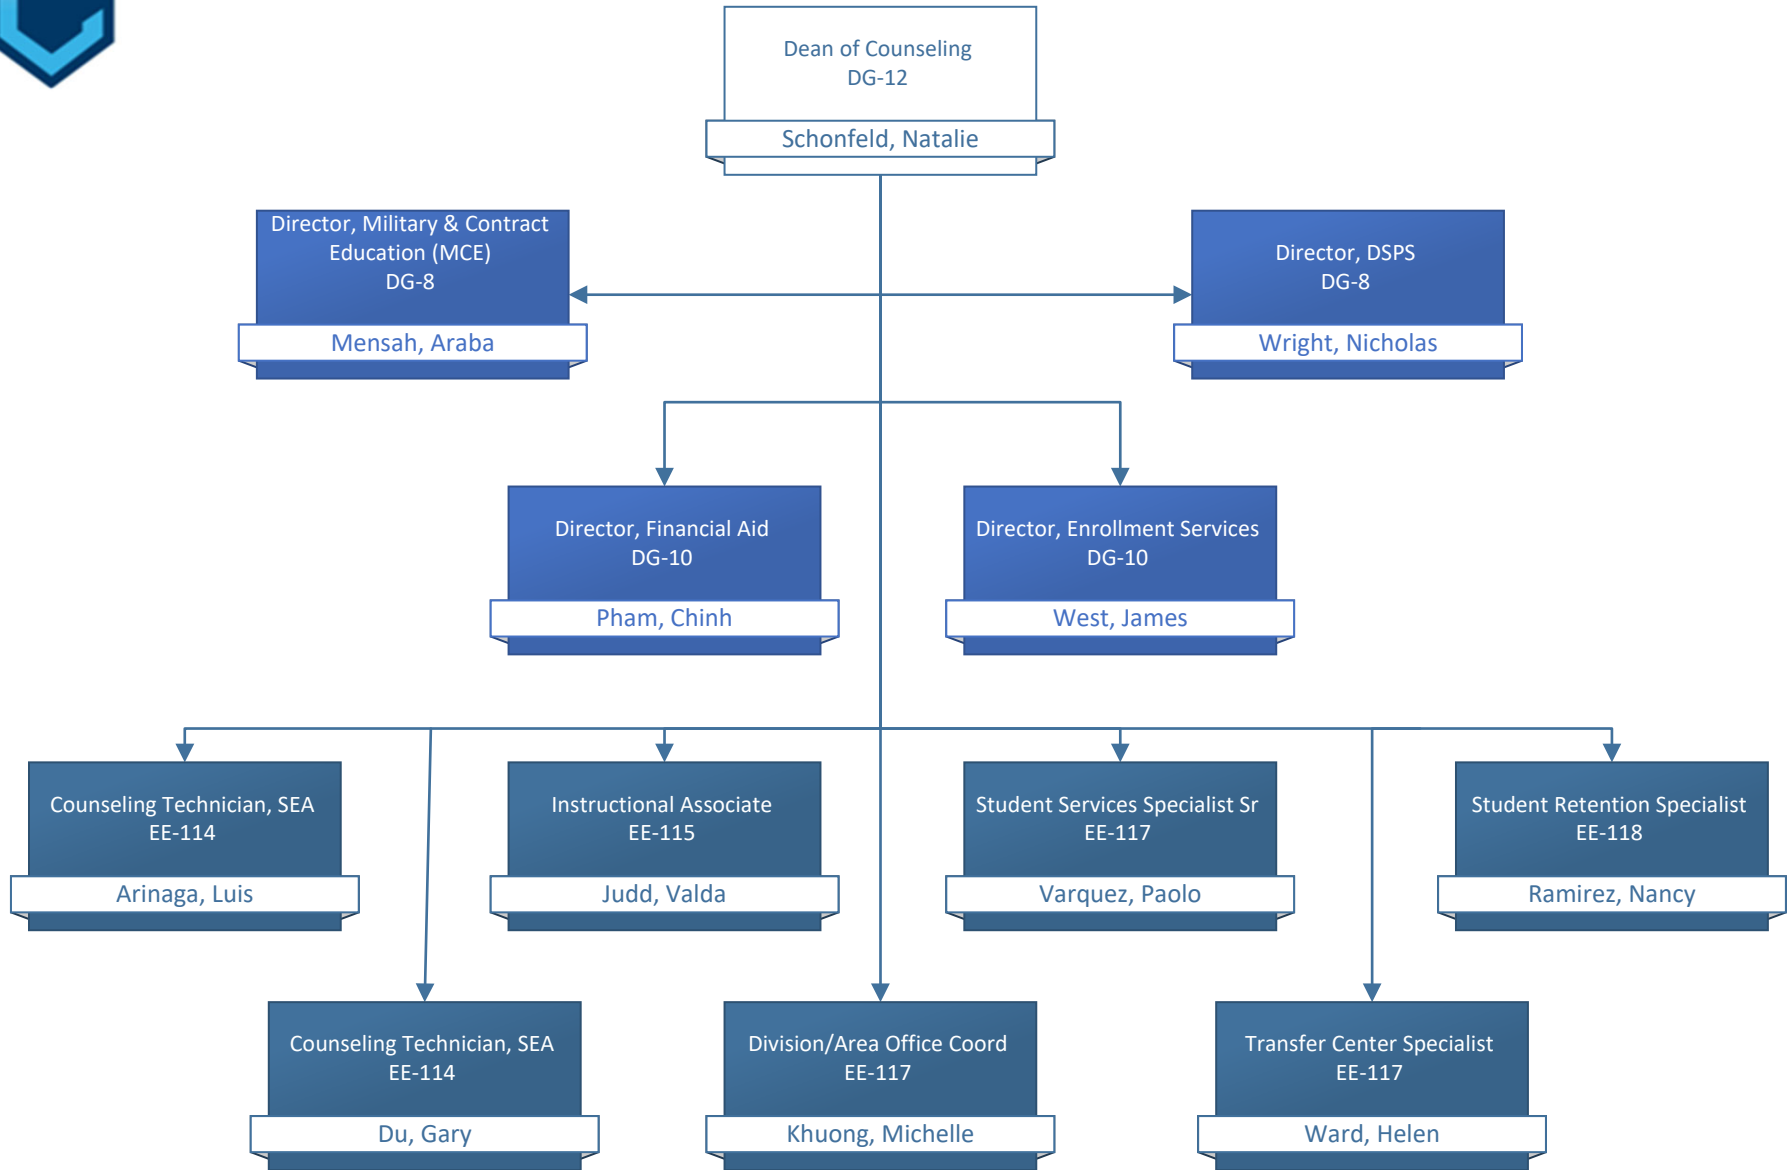

**INSTRUCTION**

**WESTMINSTER LE-JAO / STUDENT  
SUCCESS RESOURCES**

**NEWPORT BEACH**

**STUDENT SERVICES**

**COUNSELING**

**DISABLED STUDENT PROGRAMS & SERVICES**

Director, Enrollment Services  
DG-10  
West, James