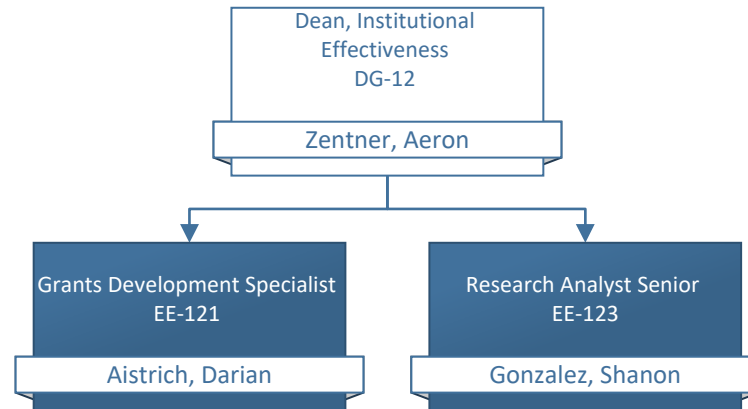

# COASTLINE COLLEGE

ORGANIZATIONAL CHART

**PRESIDENT'S OFFICE**

**ADMINISTRATIVE SERVICES**

Director, Maintenance & Operations  
DG-10  
Flint, Randy

**Custodial**

Custodian Senior  
EE-112  
FTE 48.88%  
Banda, Javier