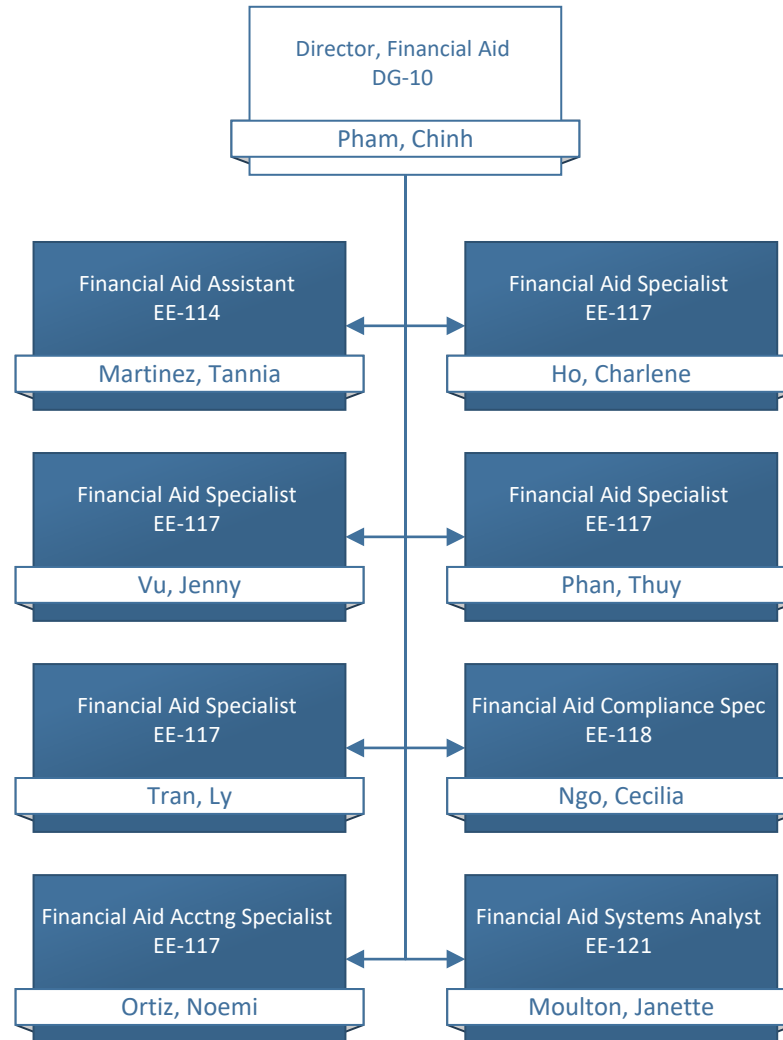

**INSTRUCTION**

**WESTMINSTER LE-JAO / STUDENT  
SUCCESS RESOURCES**

**NEWPORT BEACH**

**STUDENT SERVICES**

**COUNSELING**

**DISABLED STUDENT PROGRAMS & SERVICES**

Director, Enrollment Services  
DG-10  
West, James