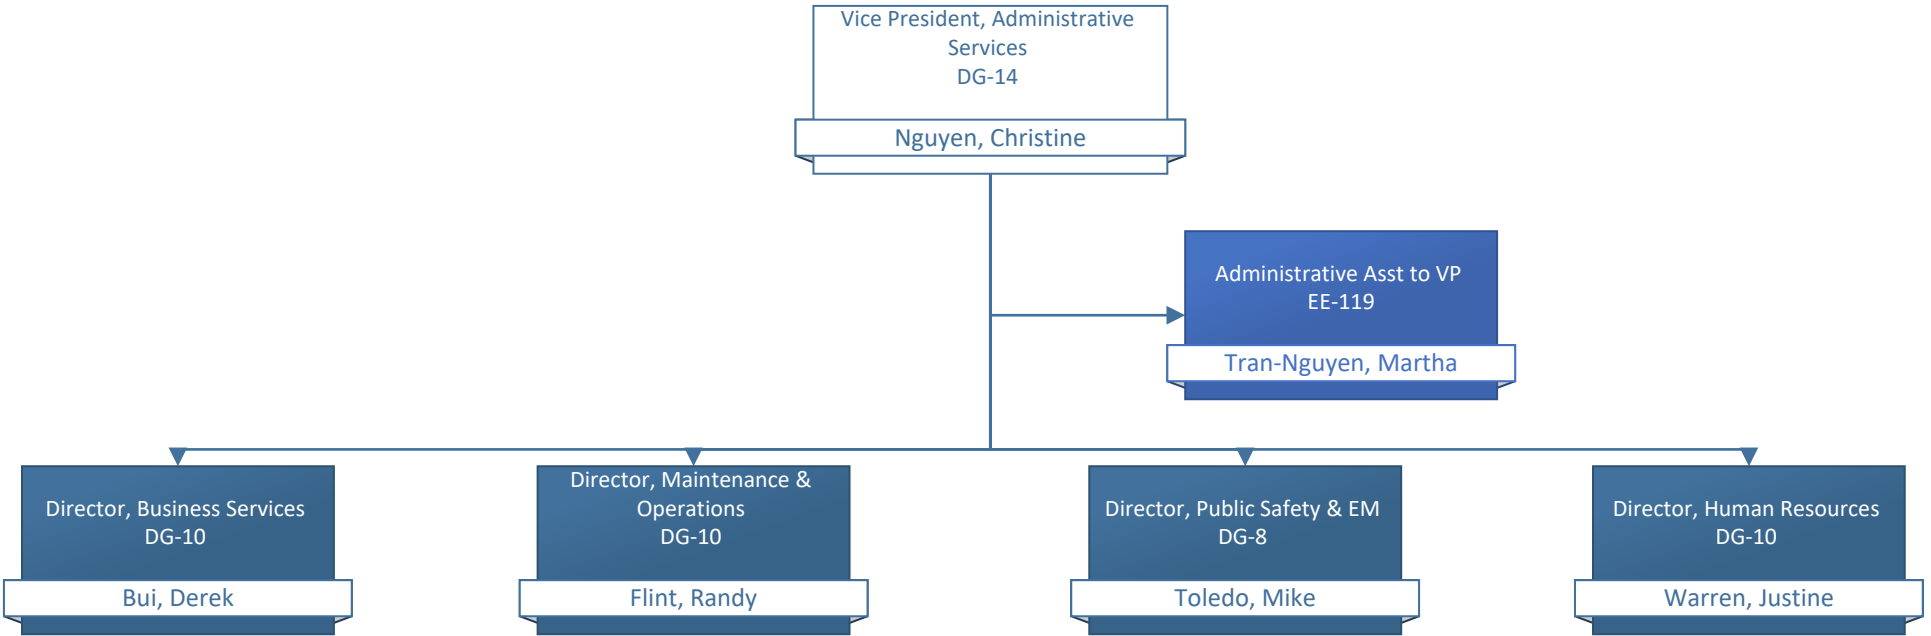

# COASTLINE COLLEGE

ORGANIZATIONAL CHART

**PRESIDENT'S OFFICE**

**ADMINISTRATIVE SERVICES**

Director, Maintenance & Operations  
DG-10  
Flint, Randy

**Custodial**

Custodian Senior  
EE-112  
FTE 48.88%  
Banda, Javier