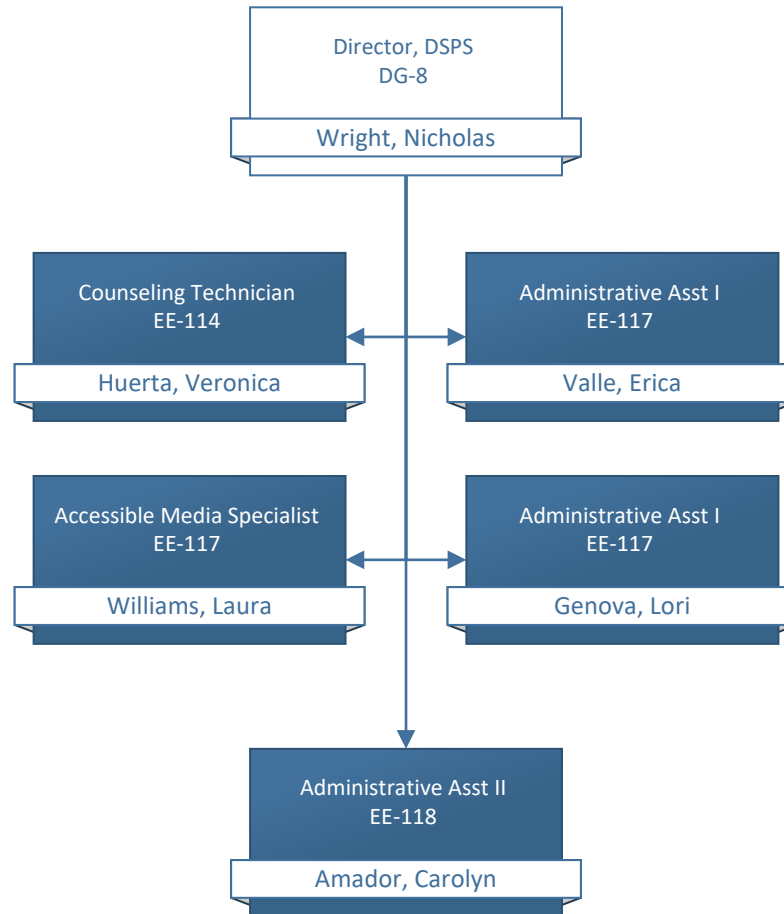

**INSTRUCTION**

**WESTMINSTER LE-JAO / STUDENT  
SUCCESS RESOURCES**

**NEWPORT BEACH**

**STUDENT SERVICES**

**COUNSELING**

**DISABLED STUDENT PROGRAMS & SERVICES**

Director, Enrollment Services  
DG-10  
West, James