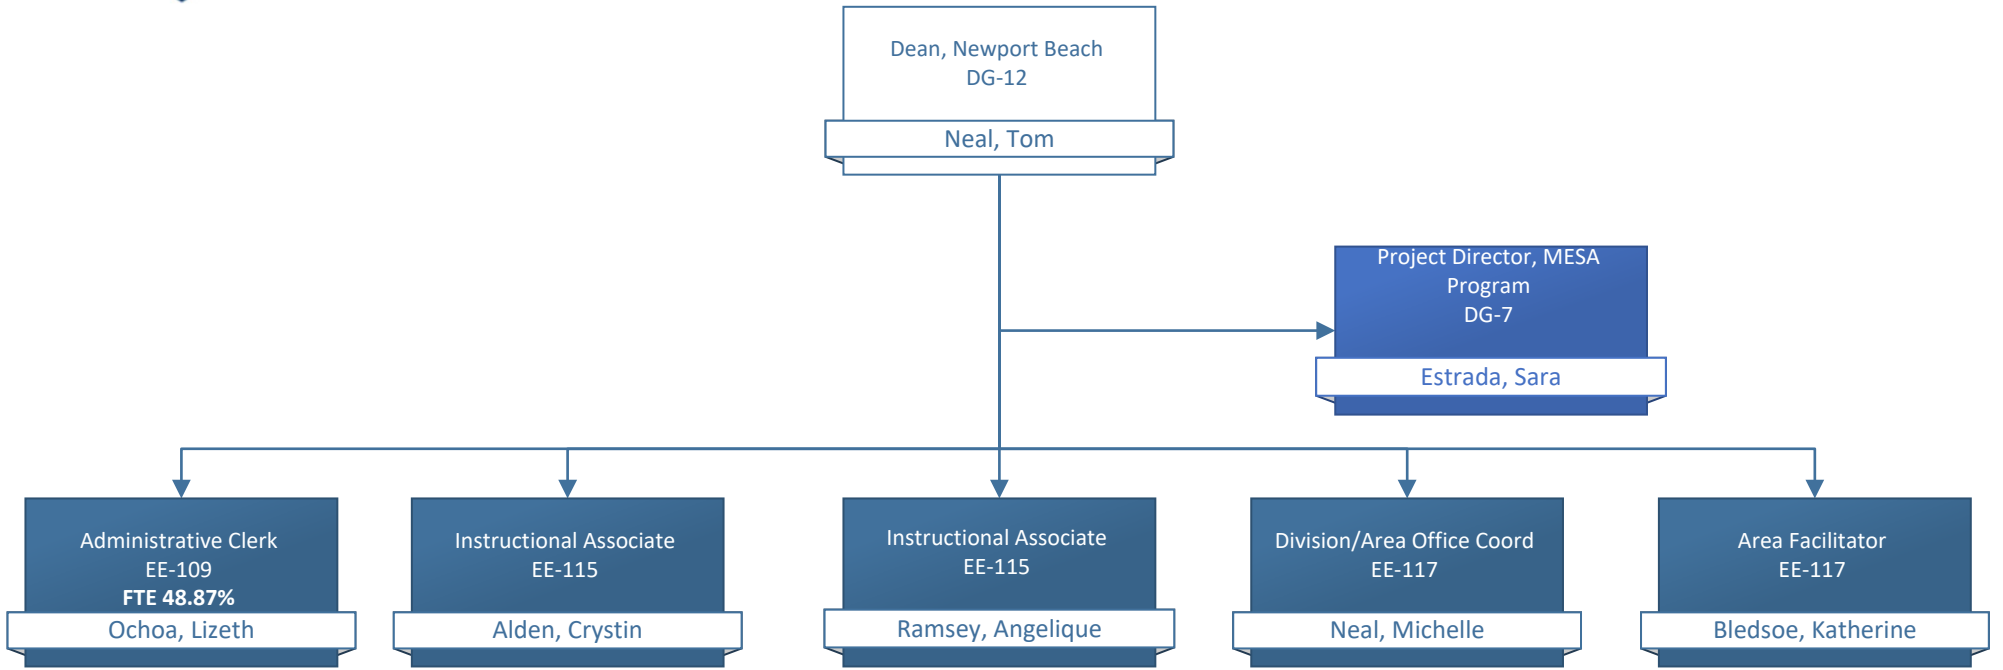

**INSTRUCTION**

**WESTMINSTER LE-JAO / STUDENT  
SUCCESS RESOURCES**

**NEWPORT BEACH**

**STUDENT SERVICES**

**COUNSELING**

**DISABLED STUDENT PROGRAMS & SERVICES**

Director, Enrollment Services  
DG-10  
West, James