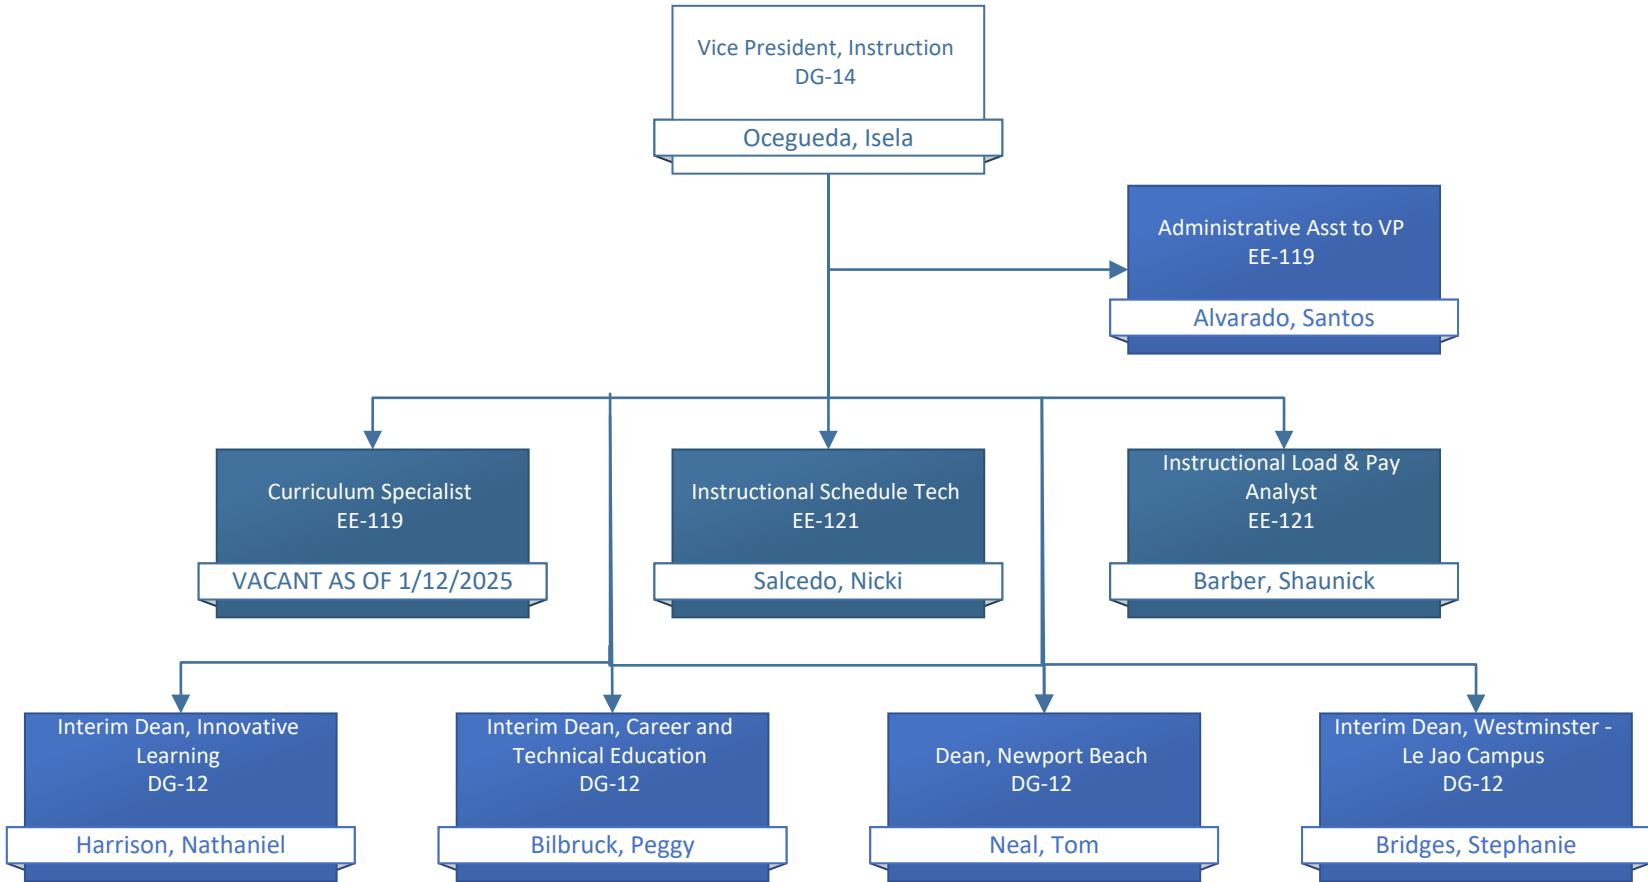

**INSTRUCTION**

**WESTMINSTER LE-JAO / STUDENT  
SUCCESS RESOURCES**

**NEWPORT BEACH**

**STUDENT SERVICES**

**COUNSELING**

**DISABLED STUDENT PROGRAMS & SERVICES**

Director, Enrollment Services  
DG-10  
West, James