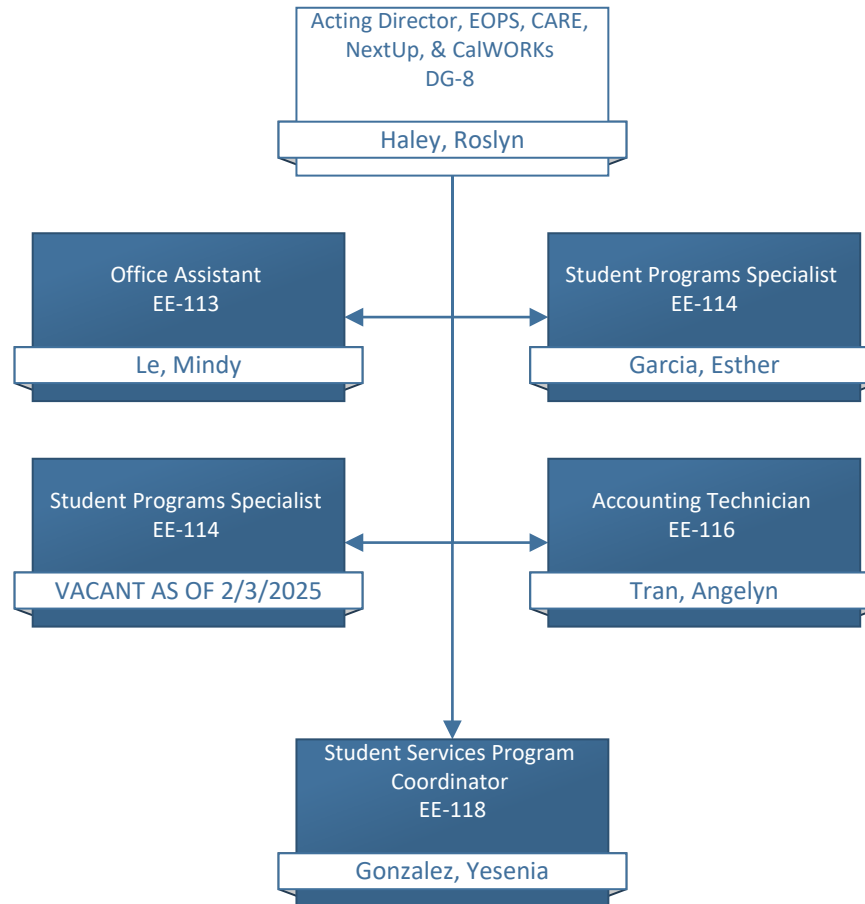

A & R Specialist Senior-SEA  
EE-115  
Tran, Dustin

Administrative Asst I  
EE-117  
Donahue, Kevin

A & R Specialist  
EE-114  
Freeman, Christopher

A & R Specialist Senior  
EE-115  
Cota, Mary

A & R Team Leader  
EE-120  
Mai, Maria

ADMISSIONS & RECORDS

STUDENT LIFE