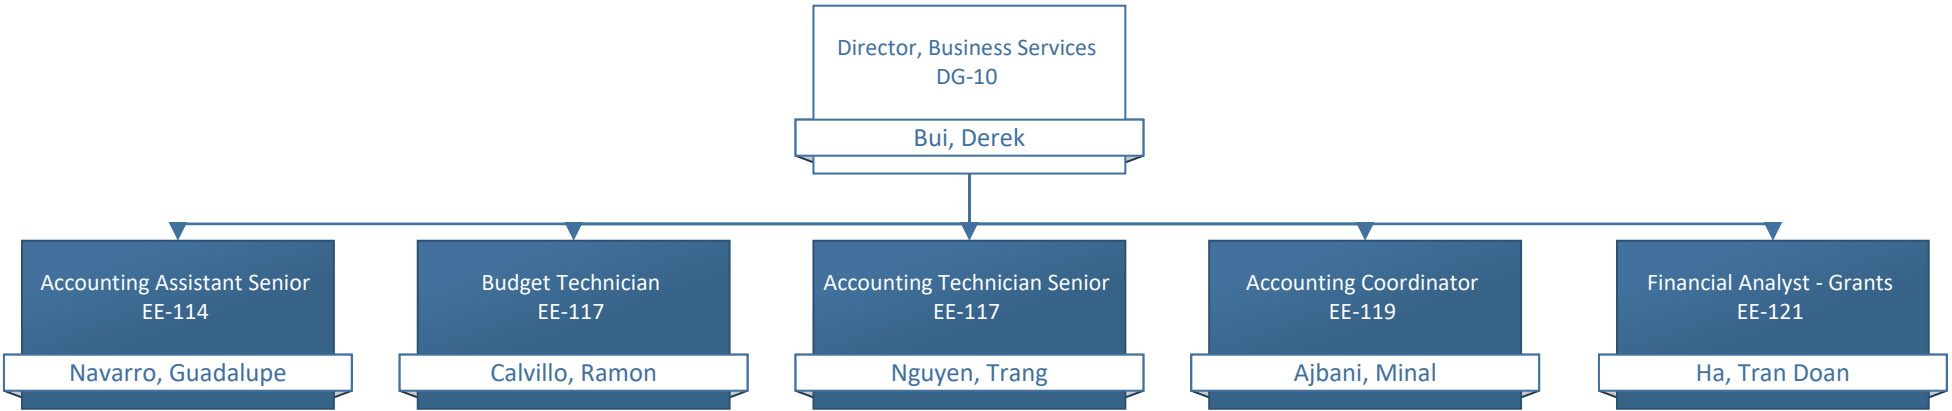

# COASTLINE COLLEGE

ORGANIZATIONAL CHART

**PRESIDENT'S OFFICE**

**ADMINISTRATIVE SERVICES**

Director, Maintenance & Operations  
DG-10  
Flint, Randy

**Custodial**

Custodian Senior  
EE-112  
FTE 48.88%  
Banda, Javier